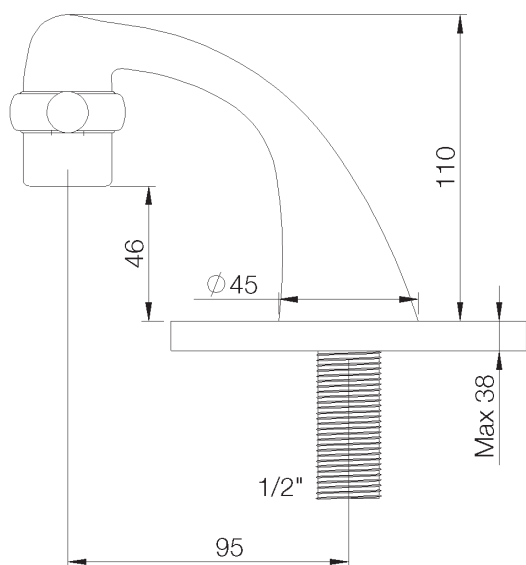

PRODUCT TECHNICAL SHEET

Collection : 1920

Ref. : 1920.--.31

Robinet lave-mains, Country

Fonteinkraan, Country

Washbasin tap, Country

Picture

Product details

Internal mechanism : Ceramic valve 1/4 turn

Technical drawing

RAO.V01