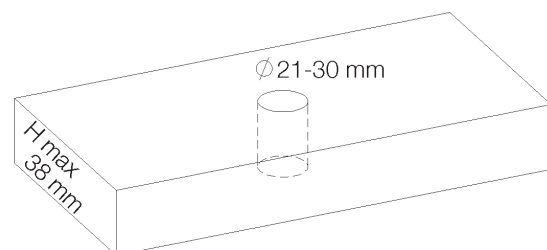

PRODUCT TECHNICAL SHEET

Collection : 1920

Ref. : 1920.--.31

Robinet lave-mains, Country

Fonteinkraan, Country

Washbasin tap, Country

Picture

Product details

Internal mechanism : Ceramic valve 1/4 turn

Technical drawing

RAO.V01